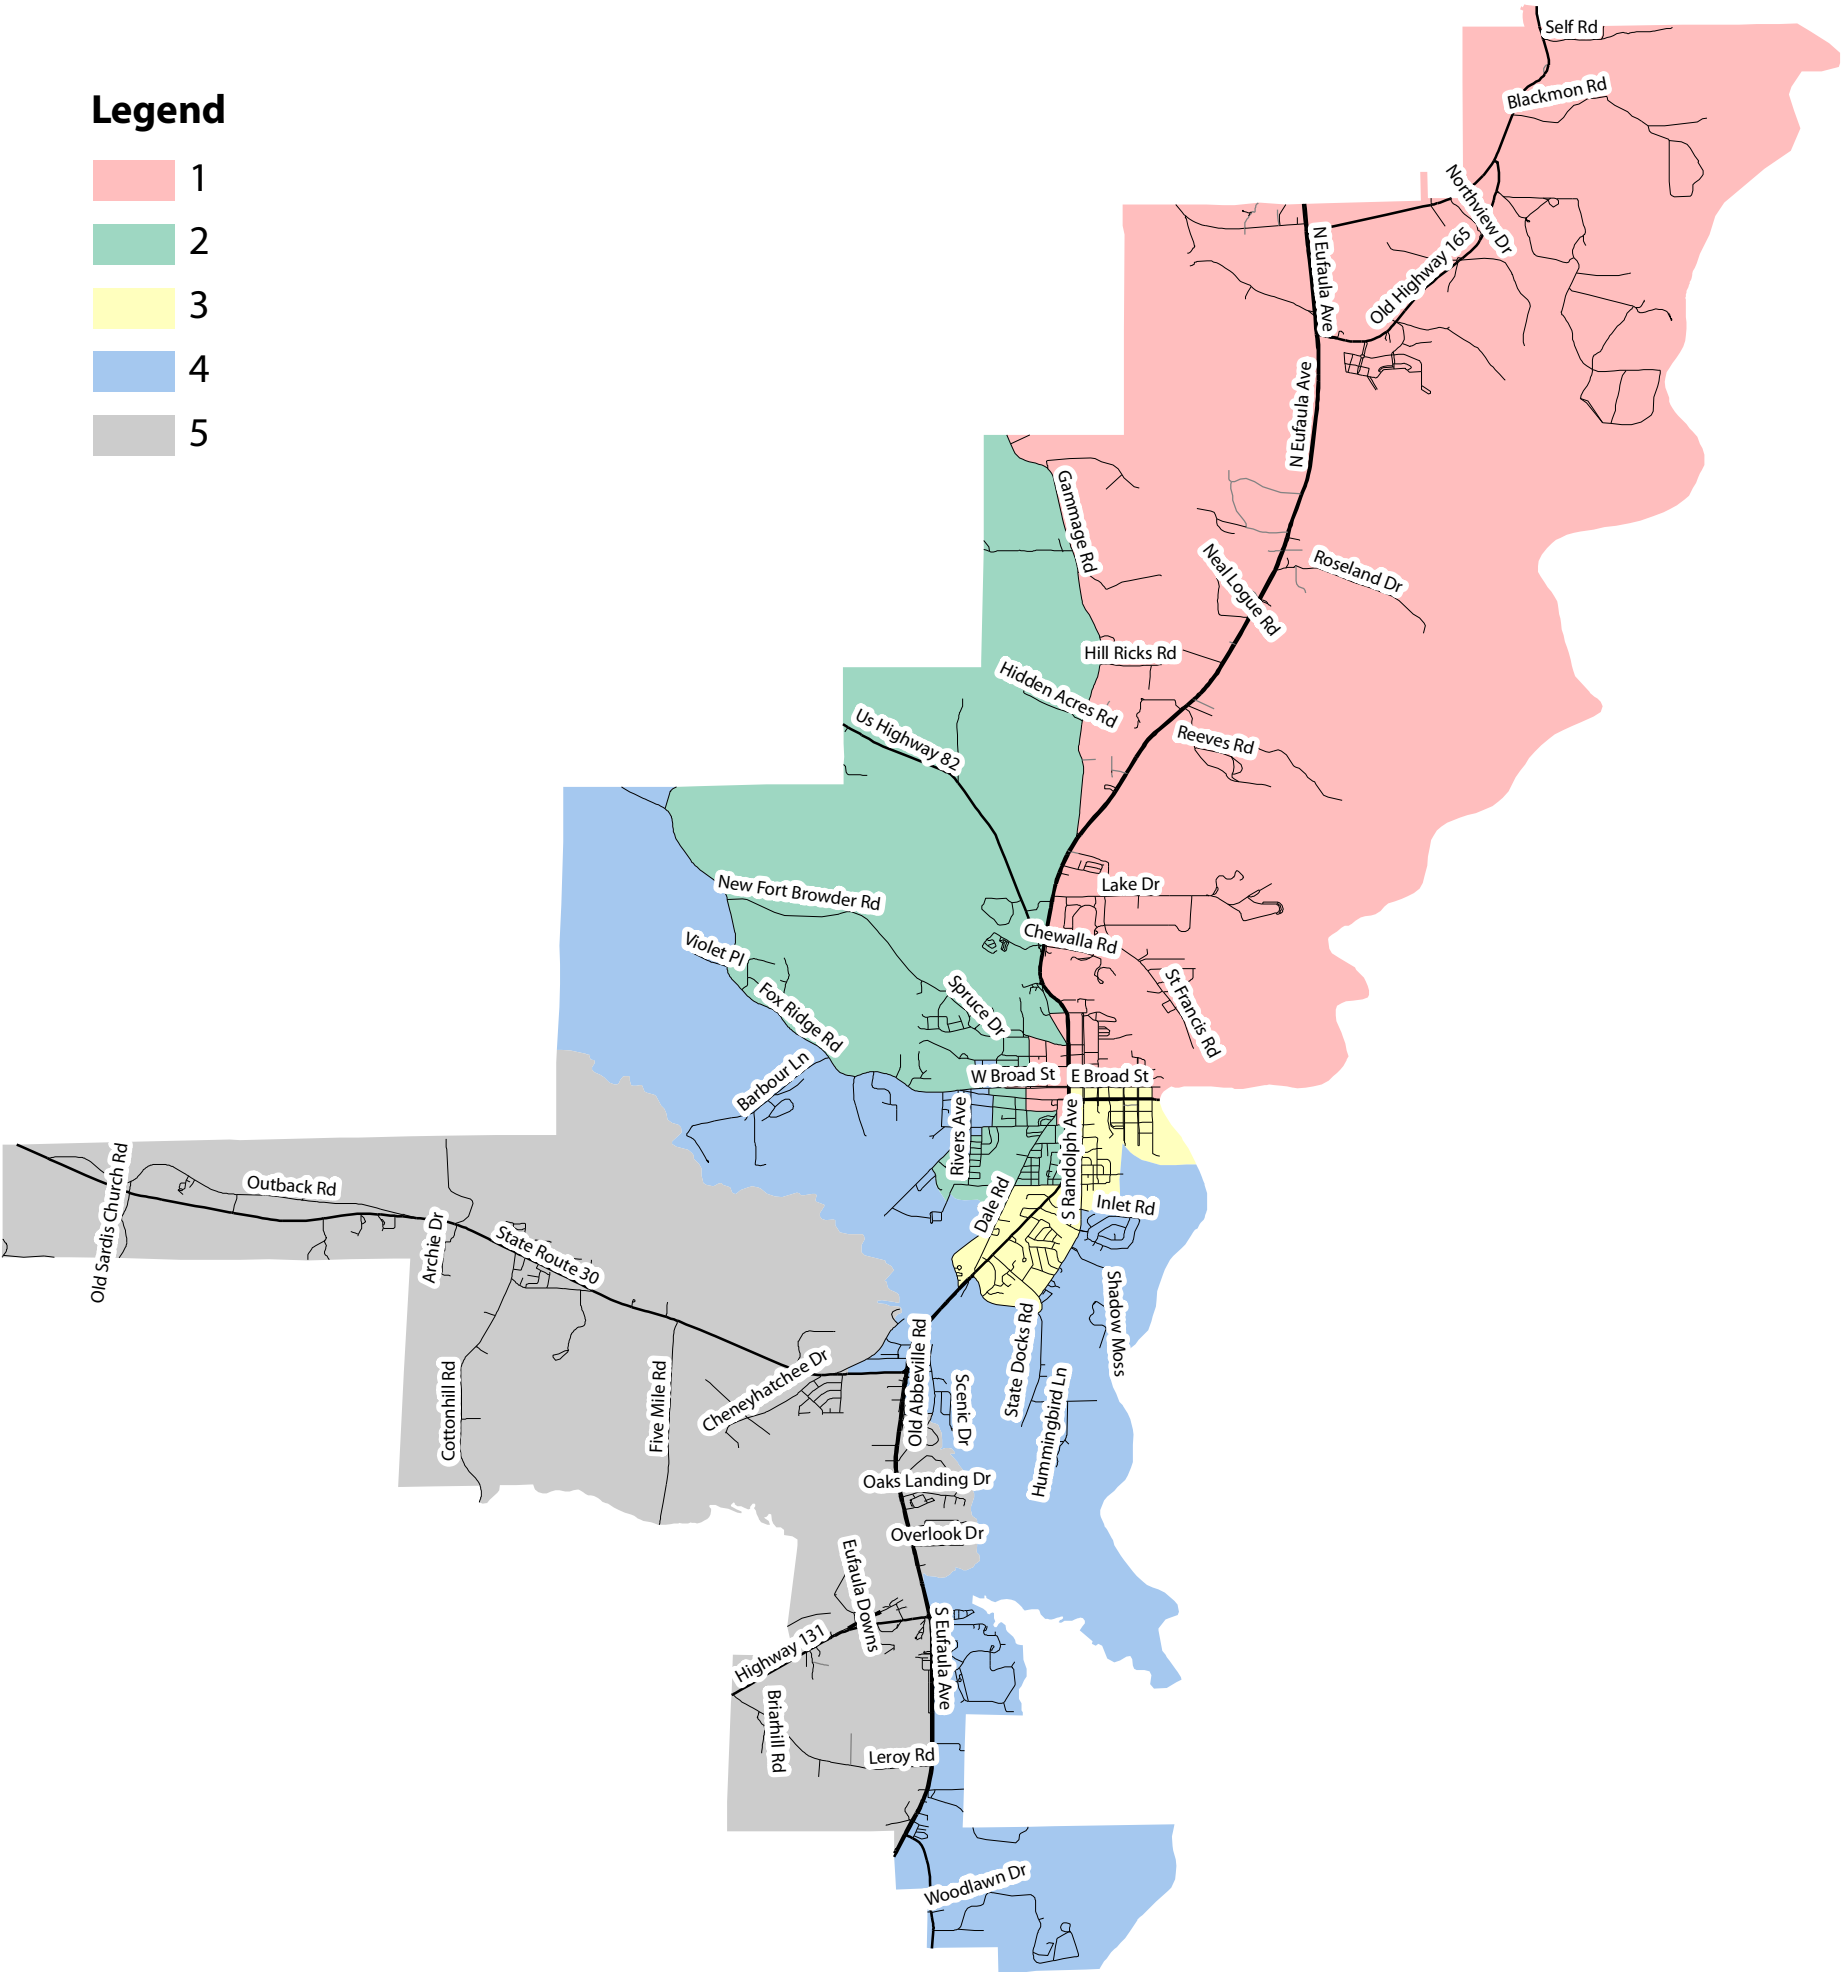

## MAP A

### Legend

- 1
- 2
- 3
- 4
- 5

DISTRICT	POPULATION	% DEVIATION	WHITE	% WHITE	BLACK	% BLACK
1	2,527	-3.81%	1,611	63.75%	723	28.61%
2	2,675	1.83%	873	32.64%	1,744	65.20%
3	2,556	-2.70%	366	14.32%	2,101	82.20%
4	2,747	4.57%	1,923	70.00%	691	25.15%
5	2,632	0.19%	1,925	73.14%	600	22.80%