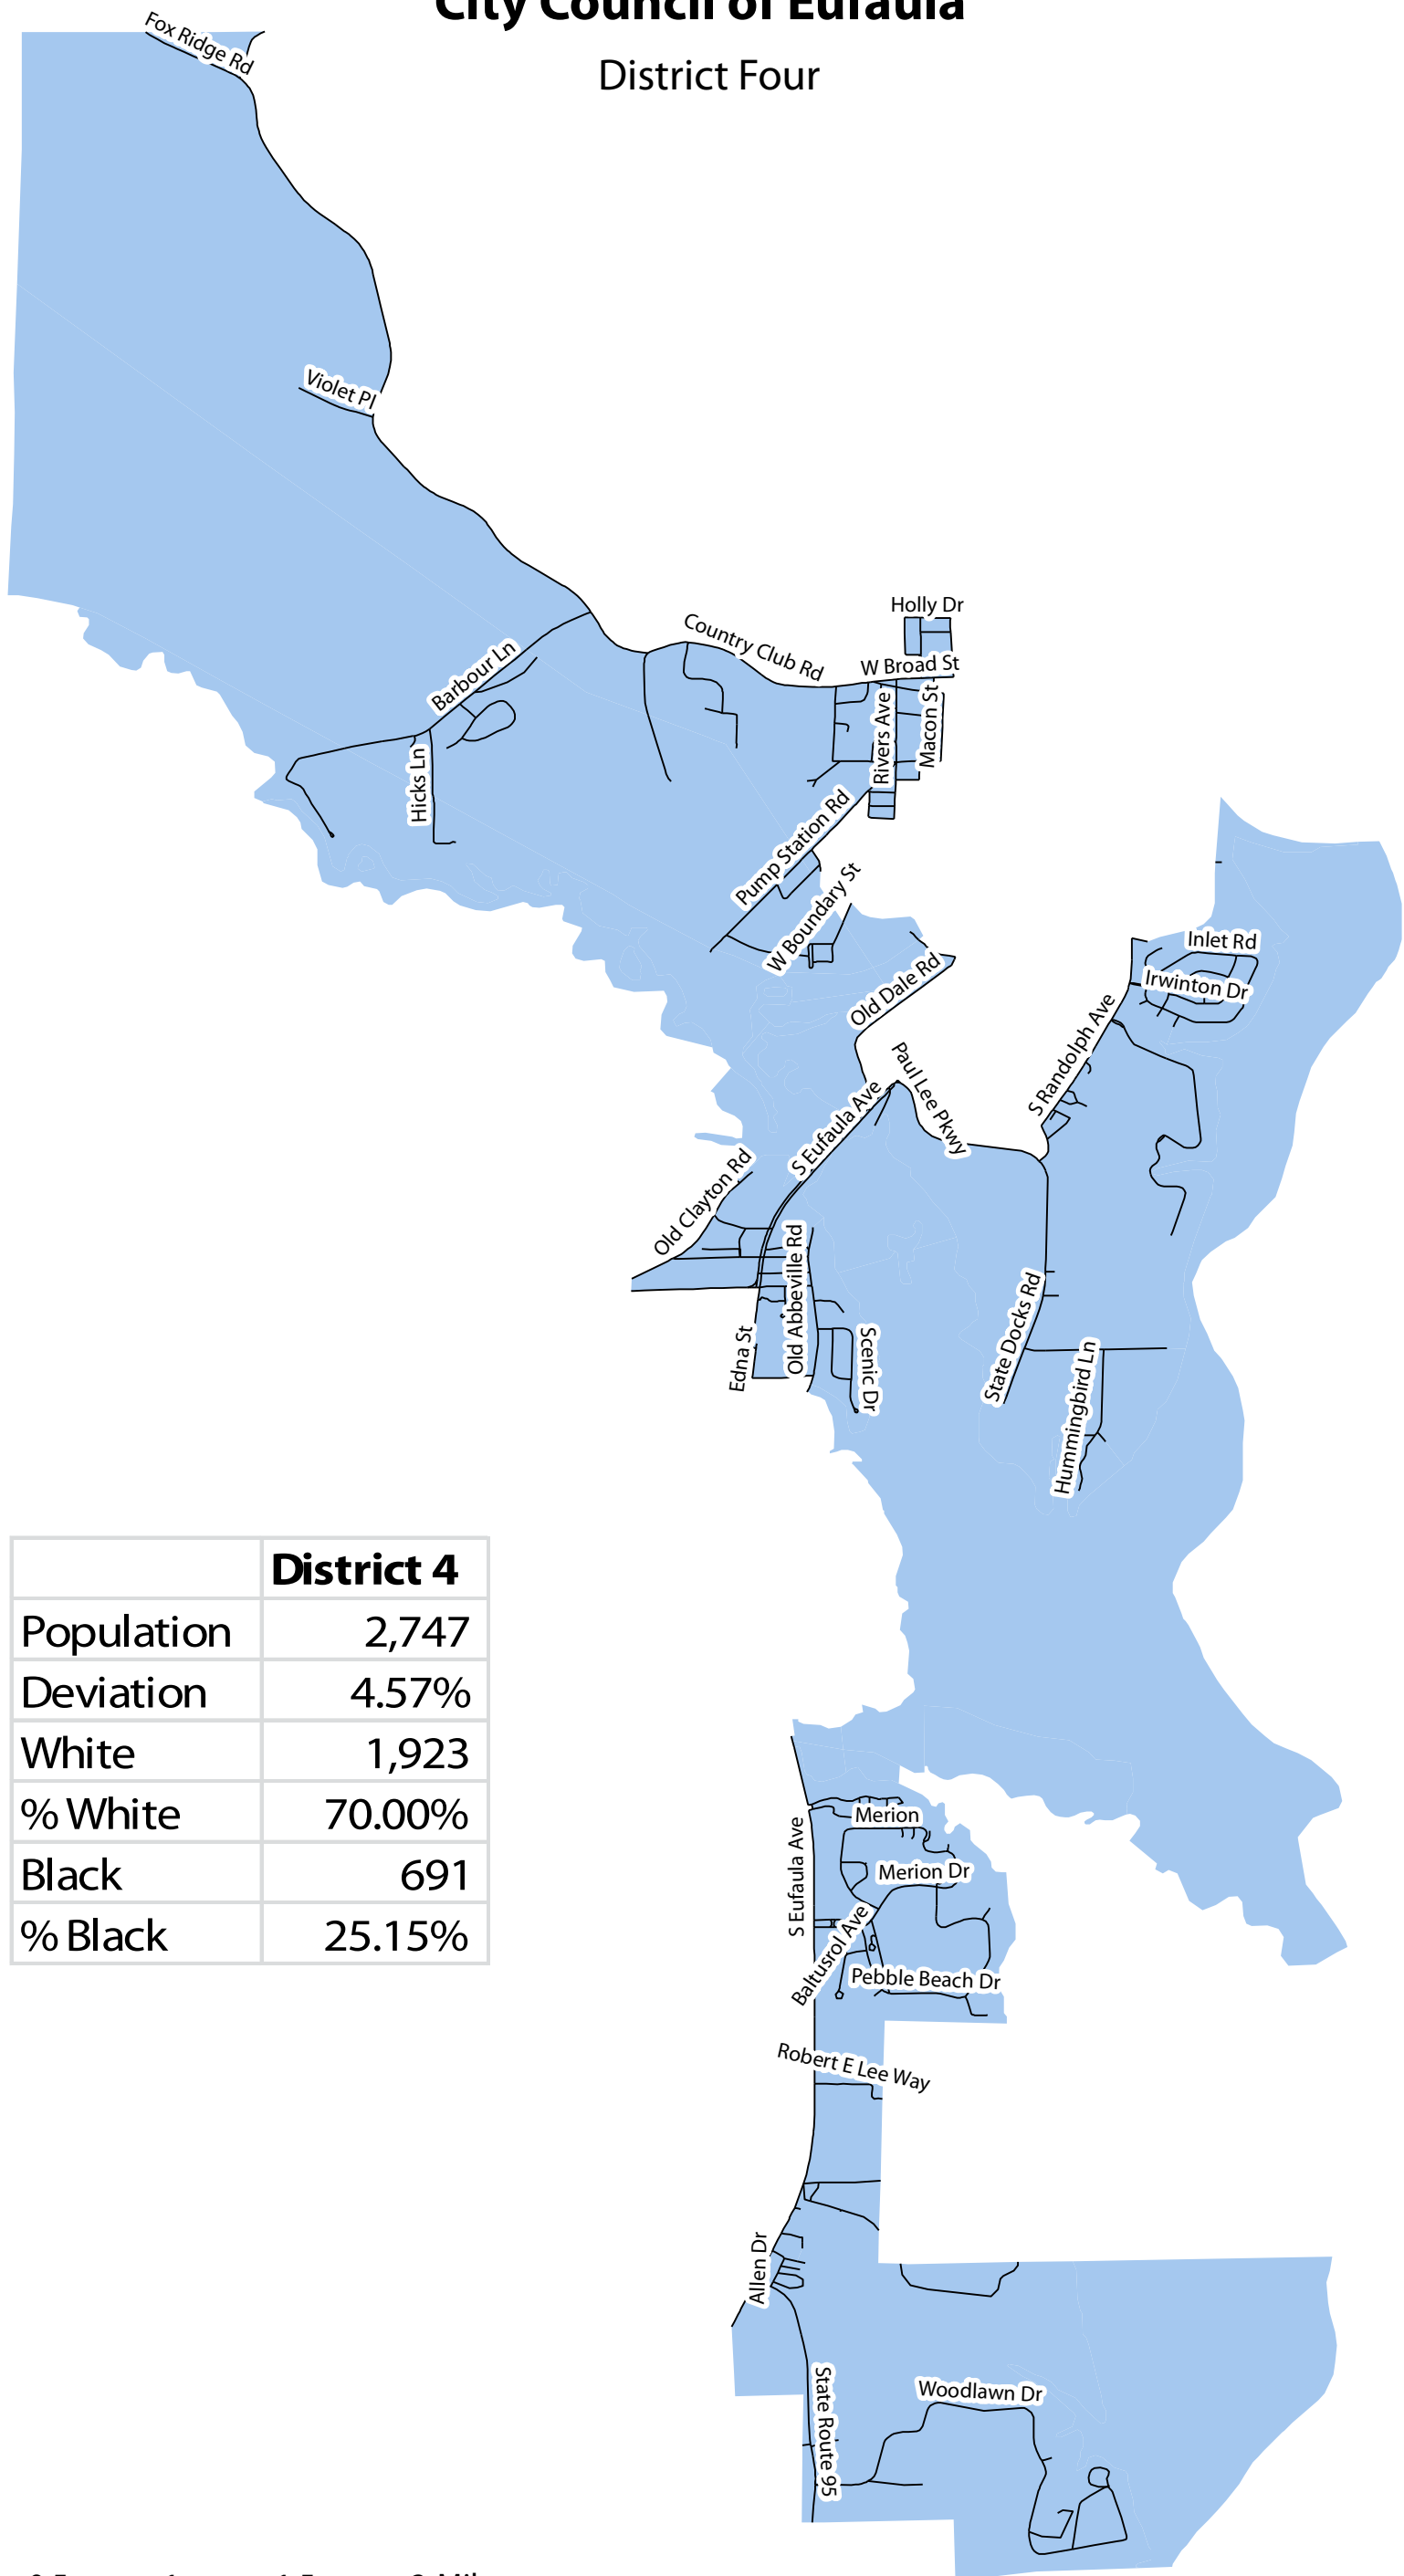

City Council of Eufaula

District Four

District 4	
Population	2,747
Deviation	4.57%
White	1,923
% White	70.00%
Black	691
% Black	25.15%